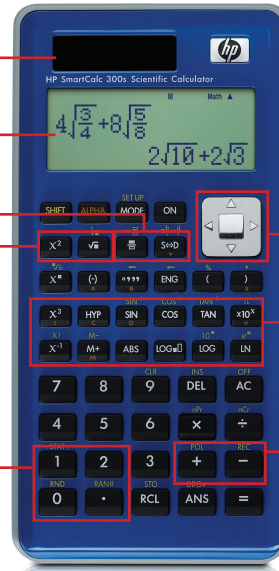

# HP SmartCalc 300s Scientific Calculator

Math and science students will appreciate the HP SmartCalc 300s for its impressive Textbook Format Display (TFD), which shows the math expression onscreen, just like on paper. Solve your basic to advanced math problems with 249 built-in functions.

Solar power

Textbook Format Display—  
See your expressions as you would on paper

Fractions, mixed numerals, and fraction-decimal conversion

Dedicated square and square root keys

Probability and statistics functions